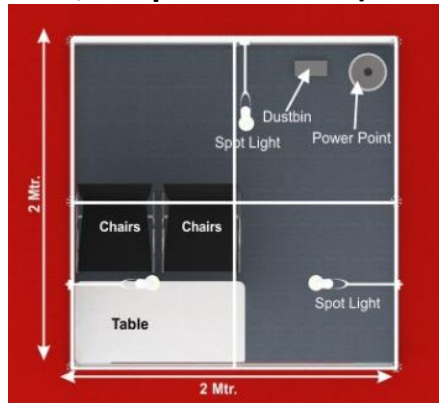

Asia-Pacific Trade Facilitation Forum 2019 Booth and Facilities

Standard Booth (IND 2,660 plus 18% GST)

Stall 2x2mtr

Each 9sqmtr Stall Contains:-

- Table: **1**
- Chairs: **2**
- SpotLight: **3**
- Dustbin: **1**
- Power Socket 5amp: **1**
- Stall carpet
- Fascia Name in Vinyl Cut letter

*Electrical fittings and load are not included.

Additional items (All prices exclude 18% GST)

Item Code	Description of Items / Service	Details	Picture	Rates	
				INR	USD
SBE 01	CHAIR	Revolving Type		1200	24
SBE 02	OFFICE CHAIR	Fixed Chair		700	14
SBE 03	INFORMATION COUNTER	Ht. 0.75mtr. Width 1mtr., Depth 0.5mtr.		700	14
SBE 04	ROUND TABLE	(Glass Top)Dia 75 CM .		1500	30
SBE 05	BROCHURE RACK	Foldable Acrylic Type		900	18
SBE 06	GLASS SHELF / WOODEN SHELF	Width 1m, Depth 25 cm		500	10
SBE 07	SPOT LIGHT	100 Watt		500	10
SBE 08	POWERPOINT SOCKET	5/15 Amp.		300	6
SBE 09	LCD 42 Inch with Stand and DVD Player	Supports USB		7500	150

Layout (3*3 booths are reserved for co-organizers – if becomes available, it might be available only with special considerations)