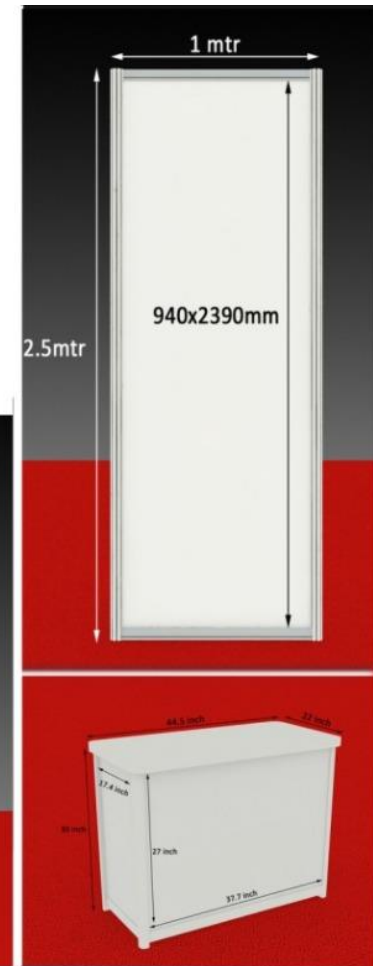

Asia-Pacific Trade Facilitation Forum 2019 Booth and Facilities

Standard Booth (IND 2,660 plus 18% GST)

Stall 2x2mtr

Each 9sqmtr Stall Contains:-

- Table: **1**
- Chairs: **2**
- SpotLight: **3**
- Dustbin: **1**
- Power Socket 5amp: **1**
- Stall carpet
- Fascia Name in Vinyl Cut letter

*Electrical fittings and load are not included.

Additional items (All prices exclude 18% GST)

Item Code	Description of Items / Service	Details	Picture	Rates	
				INR	USD
SBE 01	CHAIR	Revolving Type		1200	24
SBE 02	OFFICE CHAIR	Fixed Chair		700	14
SBE 03	INFORMATION COUNTER	Ht. 0.75mtr. Width 1mtr., Depth 0.5mtr.		700	14
SBE 04	ROUND TABLE	(Glass Top)Dia 75 CM .		1500	30
SBE 05	BROCHURE RACK	Foldable Acrylic Type		900	18
SBE 06	GLASS SHELF / WOODEN SHELF	Width 1m, Depth 25 cm		500	10
SBE 07	SPOT LIGHT	100 Watt		500	10
SBE 08	POWERPOINT SOCKET	5/15 Amp.		300	6
SBE 09	LCD 42 Inch with Stand and DVD Player	Supports USB		7500	150

Layout (3*3 booths are reserved for co-organizers – if becomes available, it might be available only with special considerations)